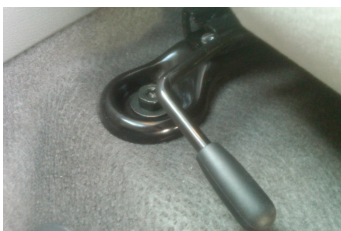

**What you will need for assembly:**

- 1- Socket wrench
- 1- Metric 16 socket
- 1- Metric 16 flat wrench

**STEP 1**

Remove the two ExtendMySeat brackets from the package and locate the four black 3/8 bolts provided.

**STEP 2**

Use a 16 socket to remove the two factory bolts in the front seat of the car then slide your seat all the way forward.

**STEP 3**

Move to the backseat and remove the two plastic guards. Locate and remove the two rear factory bolts.

**STEP 4**

Move your seat all the way back to lift the front of your seat up so you can slide the brackets under the seat.

**STEP 5**

Lay down the two ExtendMySeat black brackets under the seat so the four factory holes align (you can choose to remove your seat, but it is not necessary).