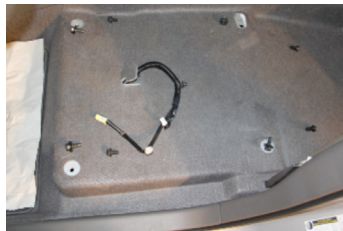

**STEP 2**

Use a 16 socket to remove the two factory bolts in the front seat of the car then slide your seat all the way forward.

**STEP 3**

Move to the backseat and remove the two plastic guards. Locate and remove the two rear factory bolts.

**STEP 4**

Move your seat all the way back to lift the front of your seat up so you can slide the brackets under the seat.

**STEP 5**

Lay down the two ExtendMySeat black brackets under the seat so the four factory holes align (you can choose to remove your seat, but it is not necessary).