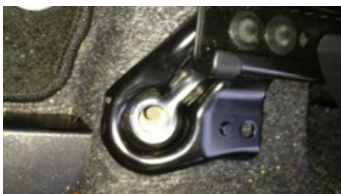

**What you will need for assembly:**

- 1 - Socket wrench
- 1 - Metric 9 socket -or- 12-point Metric 9 socket

**STEP 1**

Remove the four ExtendMySeat brackets from the packaging and locate the four black ExtendMySeat bolts provided.

**STEP 2**

Use a socket wrench to remove the two factory bolts in the front seat of the car then slide your seat forward.

**STEP 3**

Move to the backseat and remove the two plastic guards then locate and remove the two rear factory bolts.