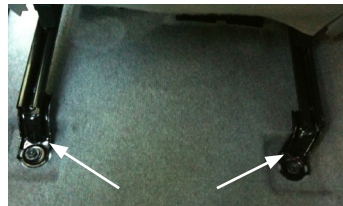

What you will need for assembly:

- 1 - Socket wrench
- 1 - Metric 14 socket

STEP 1

Remove the four ExtendMySeat brackets from the package and locate the four black 3/8 bolts provided.

STEP 2

Use a 14 socket to remove the two factory bolts in the front seat of the car then slide your seat all the way forward.

Front View

STEP 3

Go to the back seat and remove the two plastic caps (remove by pulling clockwise). Use socket wrench to remove the two factory bolts.

Rear View

STEP 4

Move your seat all the way back to lift the front of your seat up so you can slide the ExtendMySeat brackets under the seat.

STEP 5

Lay down the four ExtendMySeat brackets under the seat so the four factory holes align (you can choose to remove your seat, but it is not necessary) The ExtendMySeat brackets have "O and I" etched on them for outer and inner. Begin with the front two holes. Tighten the two factory bolts to the two front ExtendMySeat bracket holes. Once finished with the front, line up the two rear holes and tighten the remaining factory bolts into the factory holes.